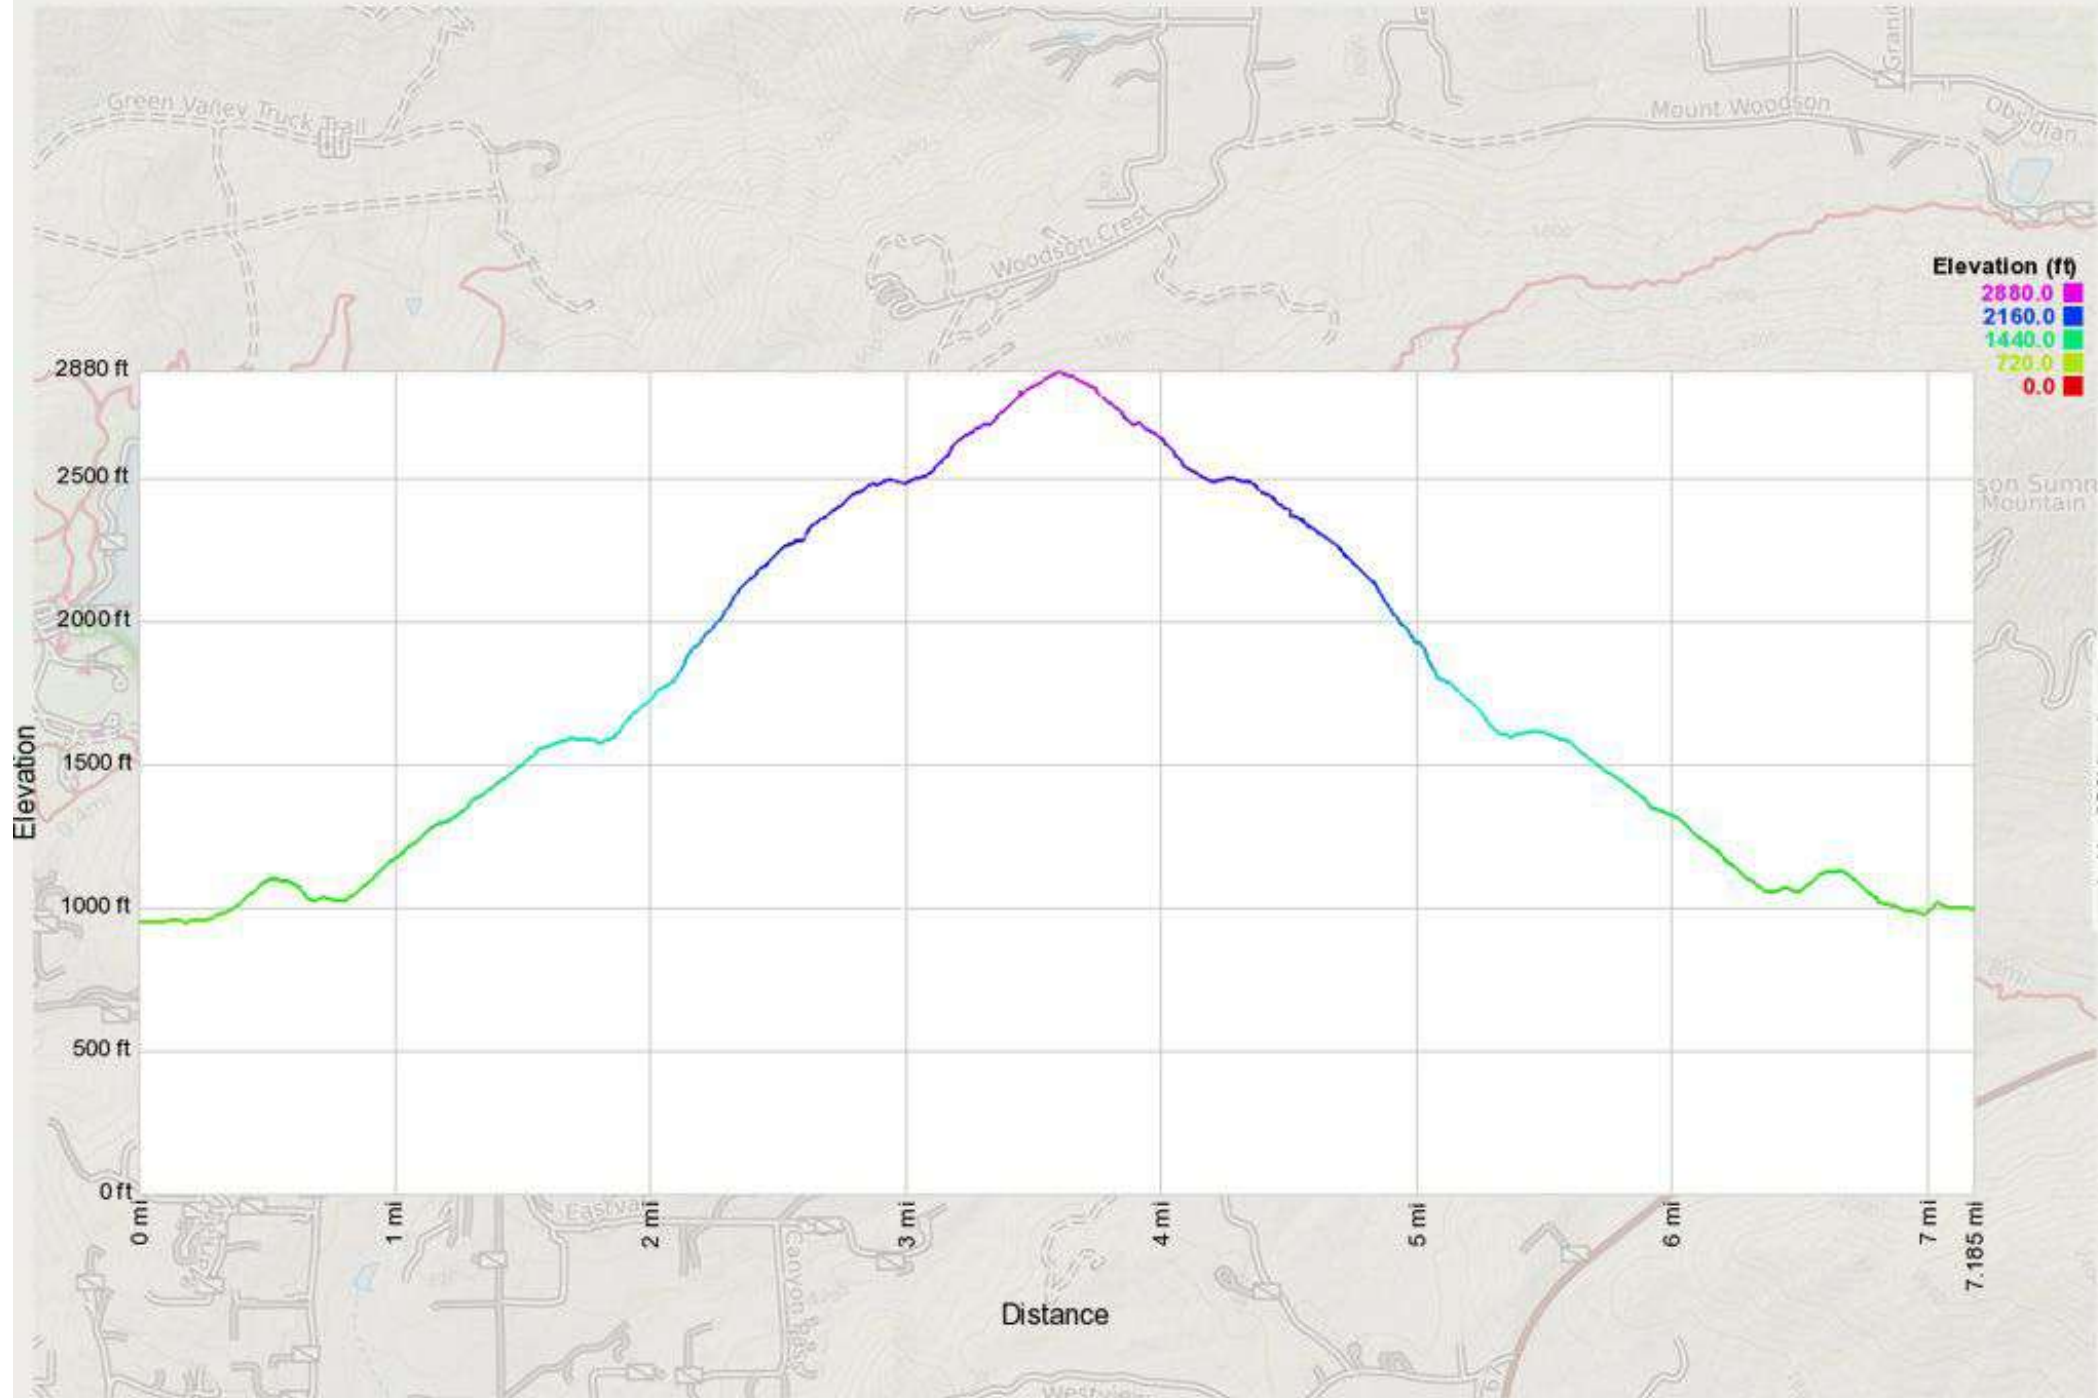

Mercator Projection  
 WGS84  
 UTM Zone 11S

Scale **1:18157** 1 inch = 1513 feet

Elevation

2880 ft  
2500 ft  
2000 ft  
1500 ft  
1000 ft  
500 ft  
0 ft

Distance

0 mi 1 mi 2 mi 3 mi 4 mi 5 mi 6 mi 7 mi 7.185 mi

Mercator Projection  
WGS84  
UTM Zone 11S

Scale 1:18157 1 inch = 1513 feet

created by GPSvisualizer.com