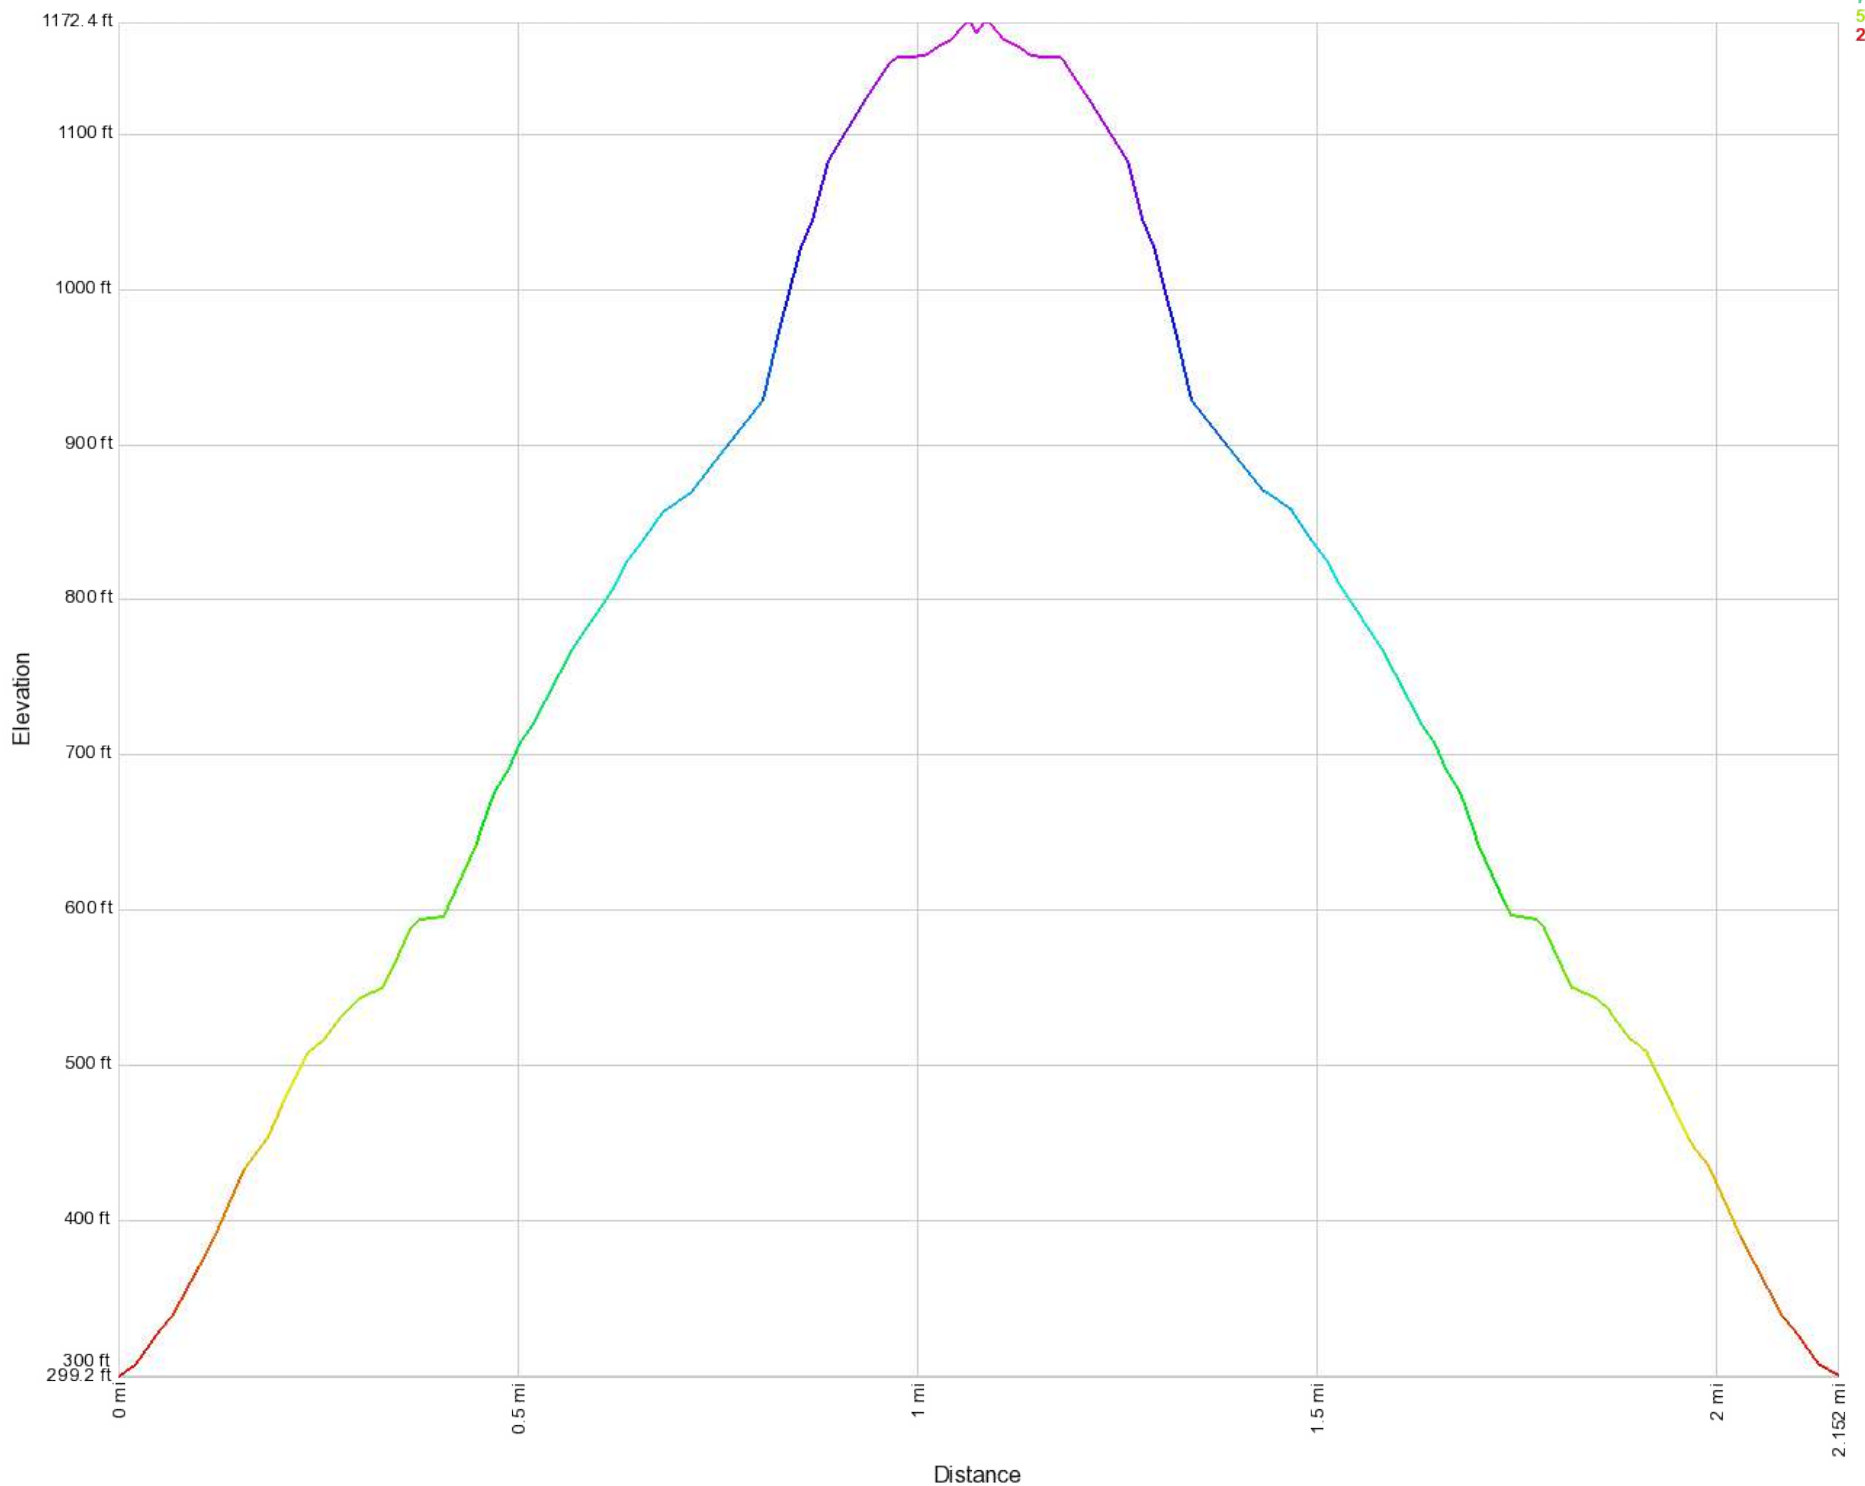

Mercator Projection
 WGS84
 UTM Zone 11S

Elevation (ft)
1172.4
954.1
735.8
517.5
299.2

created by GPSVisualizer.com