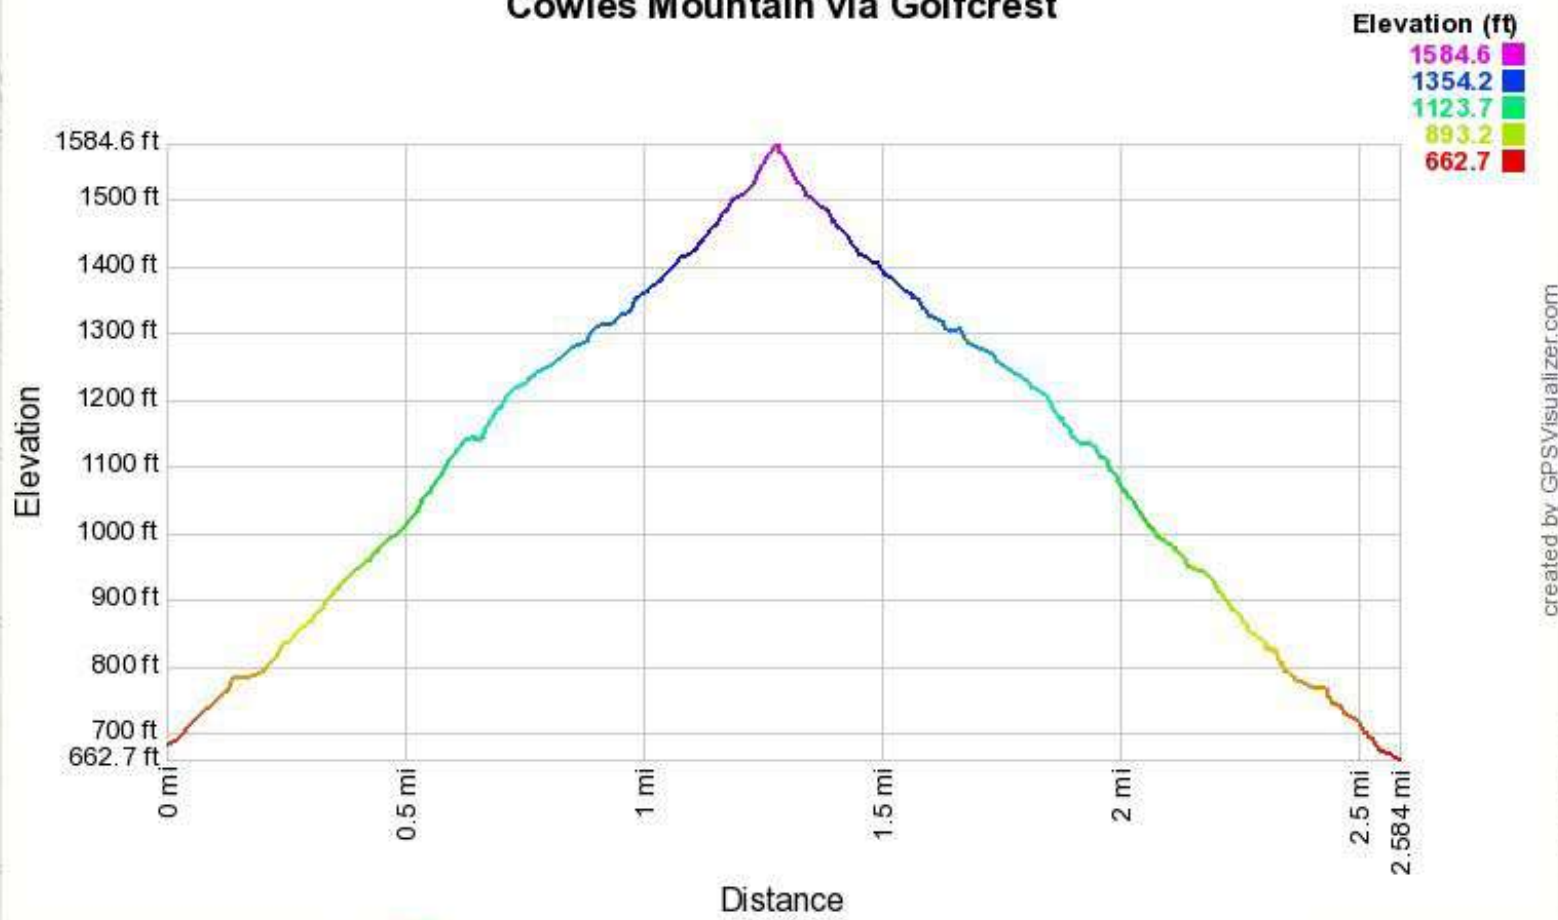

Mercator Projection
 WGS84
 UTM Zone 11S

Cowles Mountain via Golfcrest

created by GPSvisualizer.com

Mercator Projection

WGS84

UTM Zone 11S

Scale 1:6499 1 inch = 542 feet

MN
11.1°