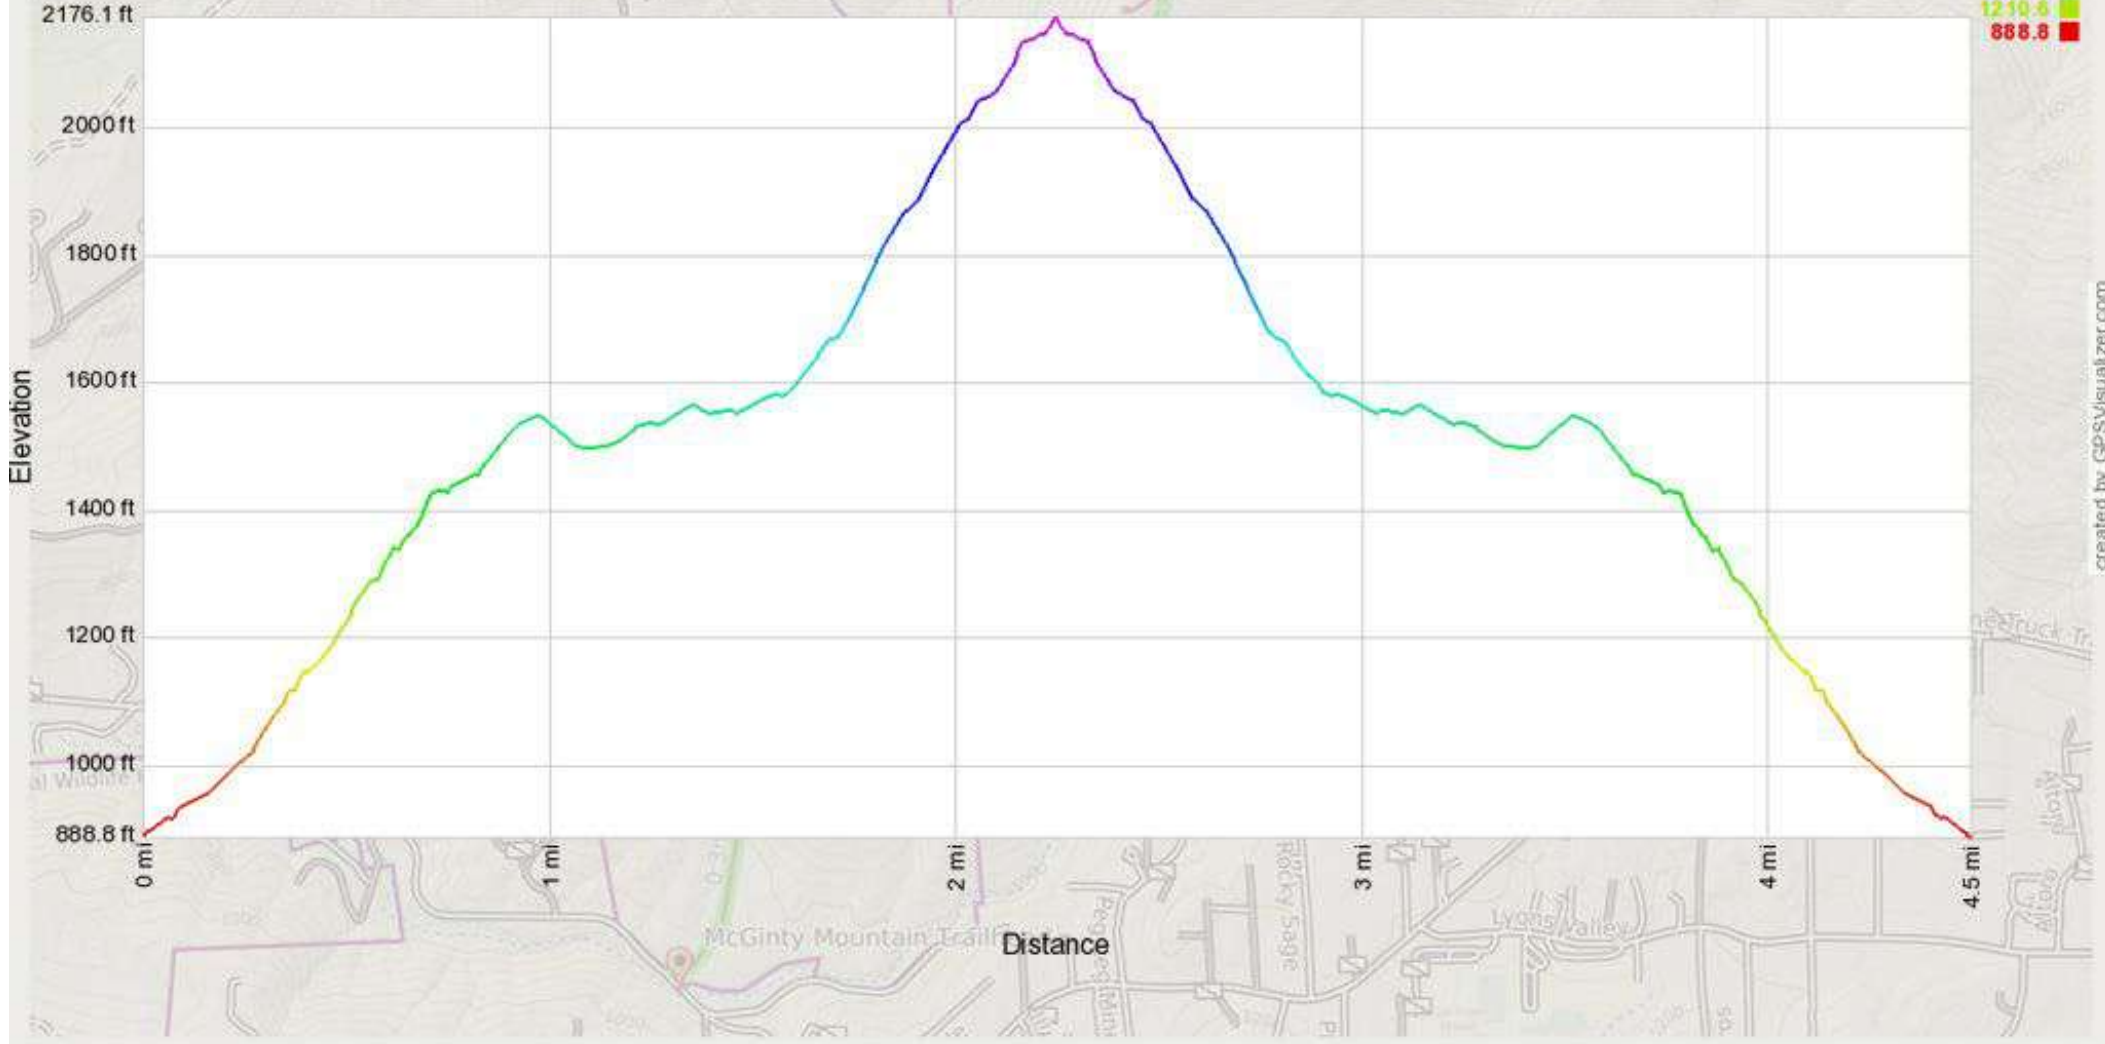

Mercator Projection  
 WGS84  
 UTM Zone 11S  

Scale **1:16535** 1 inch = 1378 feet

# mcginty-mountain-trail

Mercator Projection  
WGS84  
UTM Zone 11S  
GALTOPO

created by GPSvisualizer.com