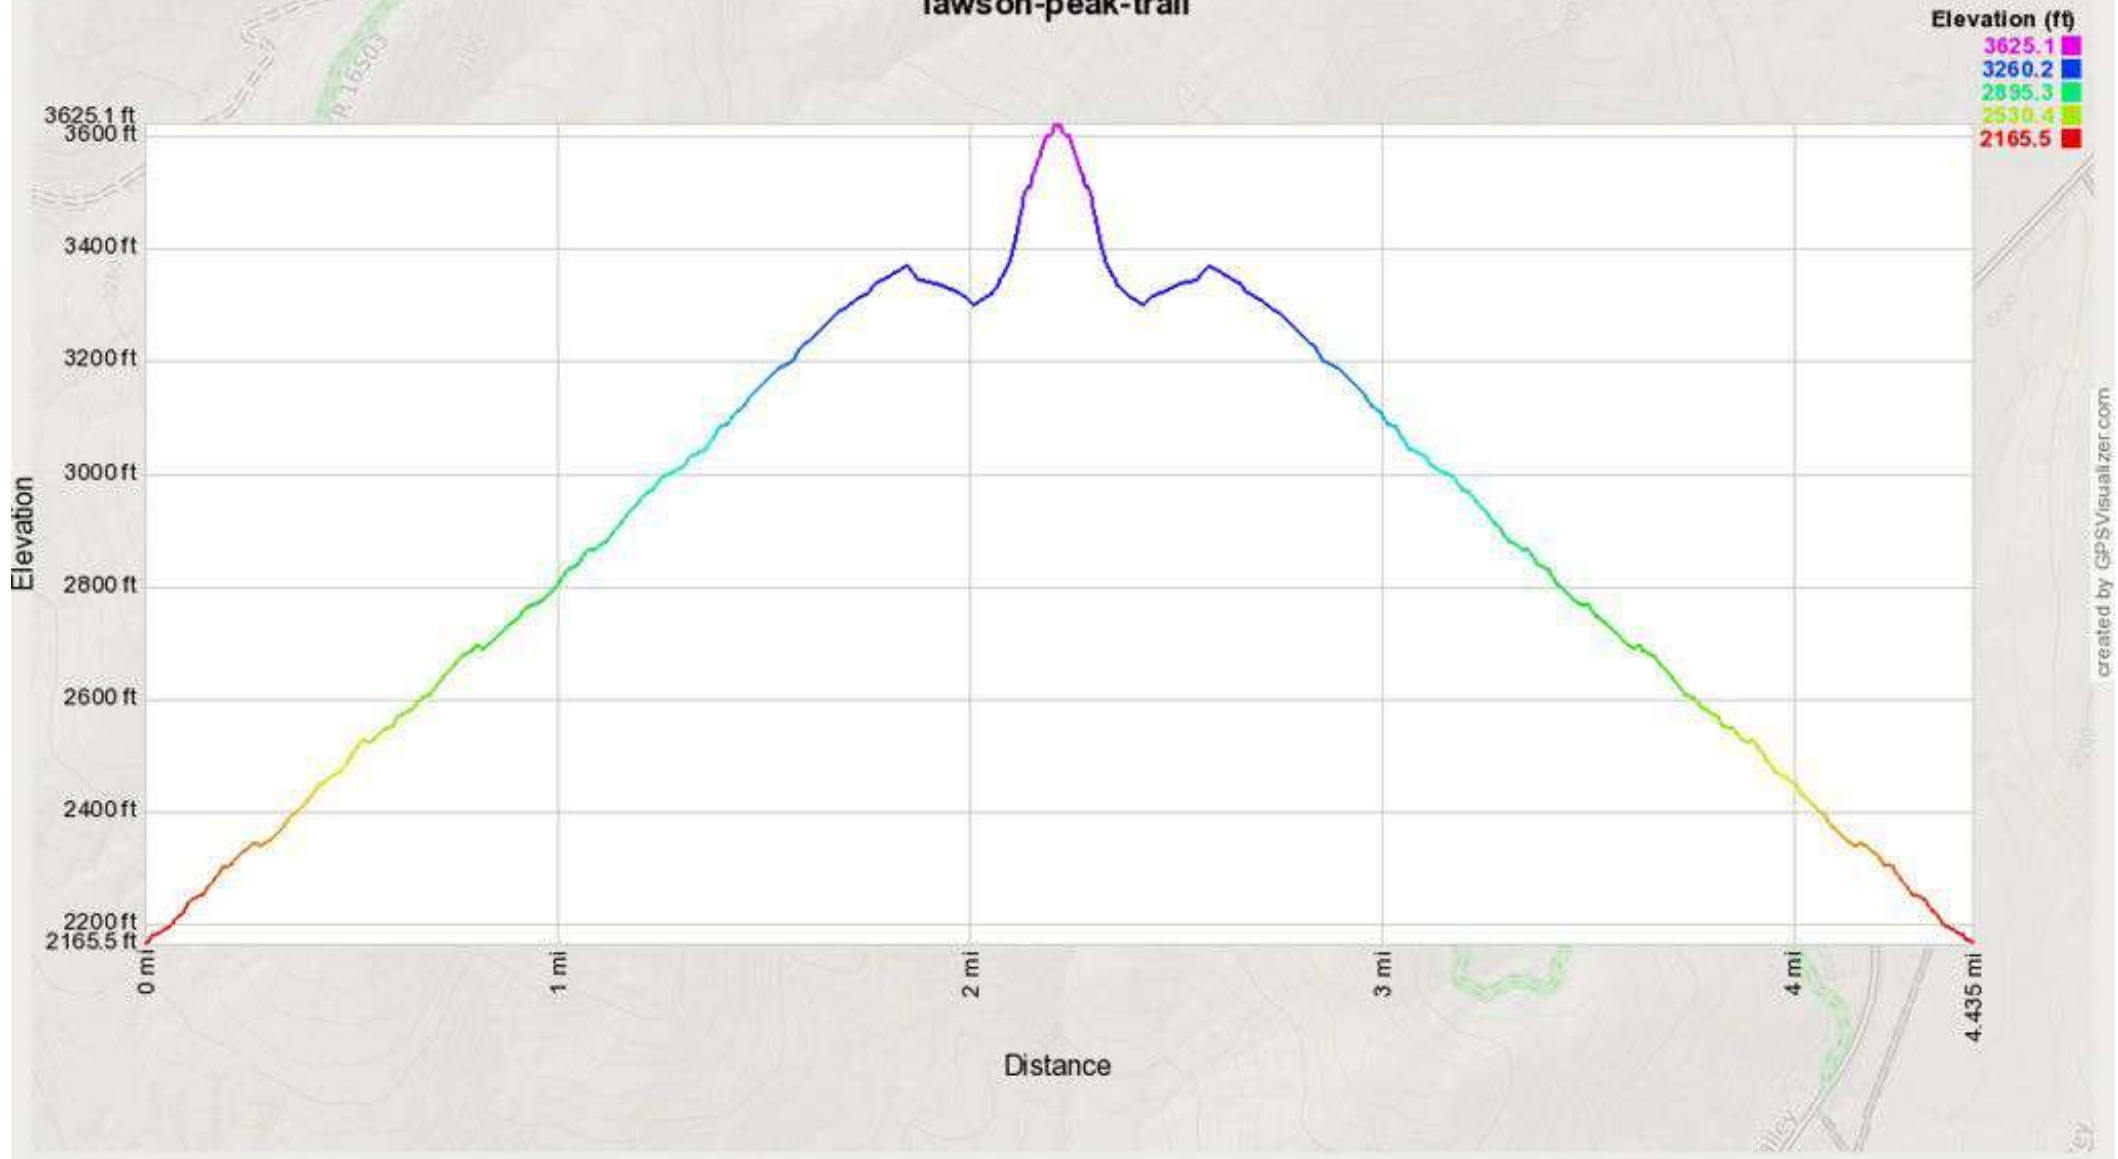

Mercator Projection
WGS84
UTM Zone 11S

lawson-peak-trail

Mercator Projection
WG584
UTM Zone 11S
GALTOPO

MN
11.09

created by GPVisualizer.com