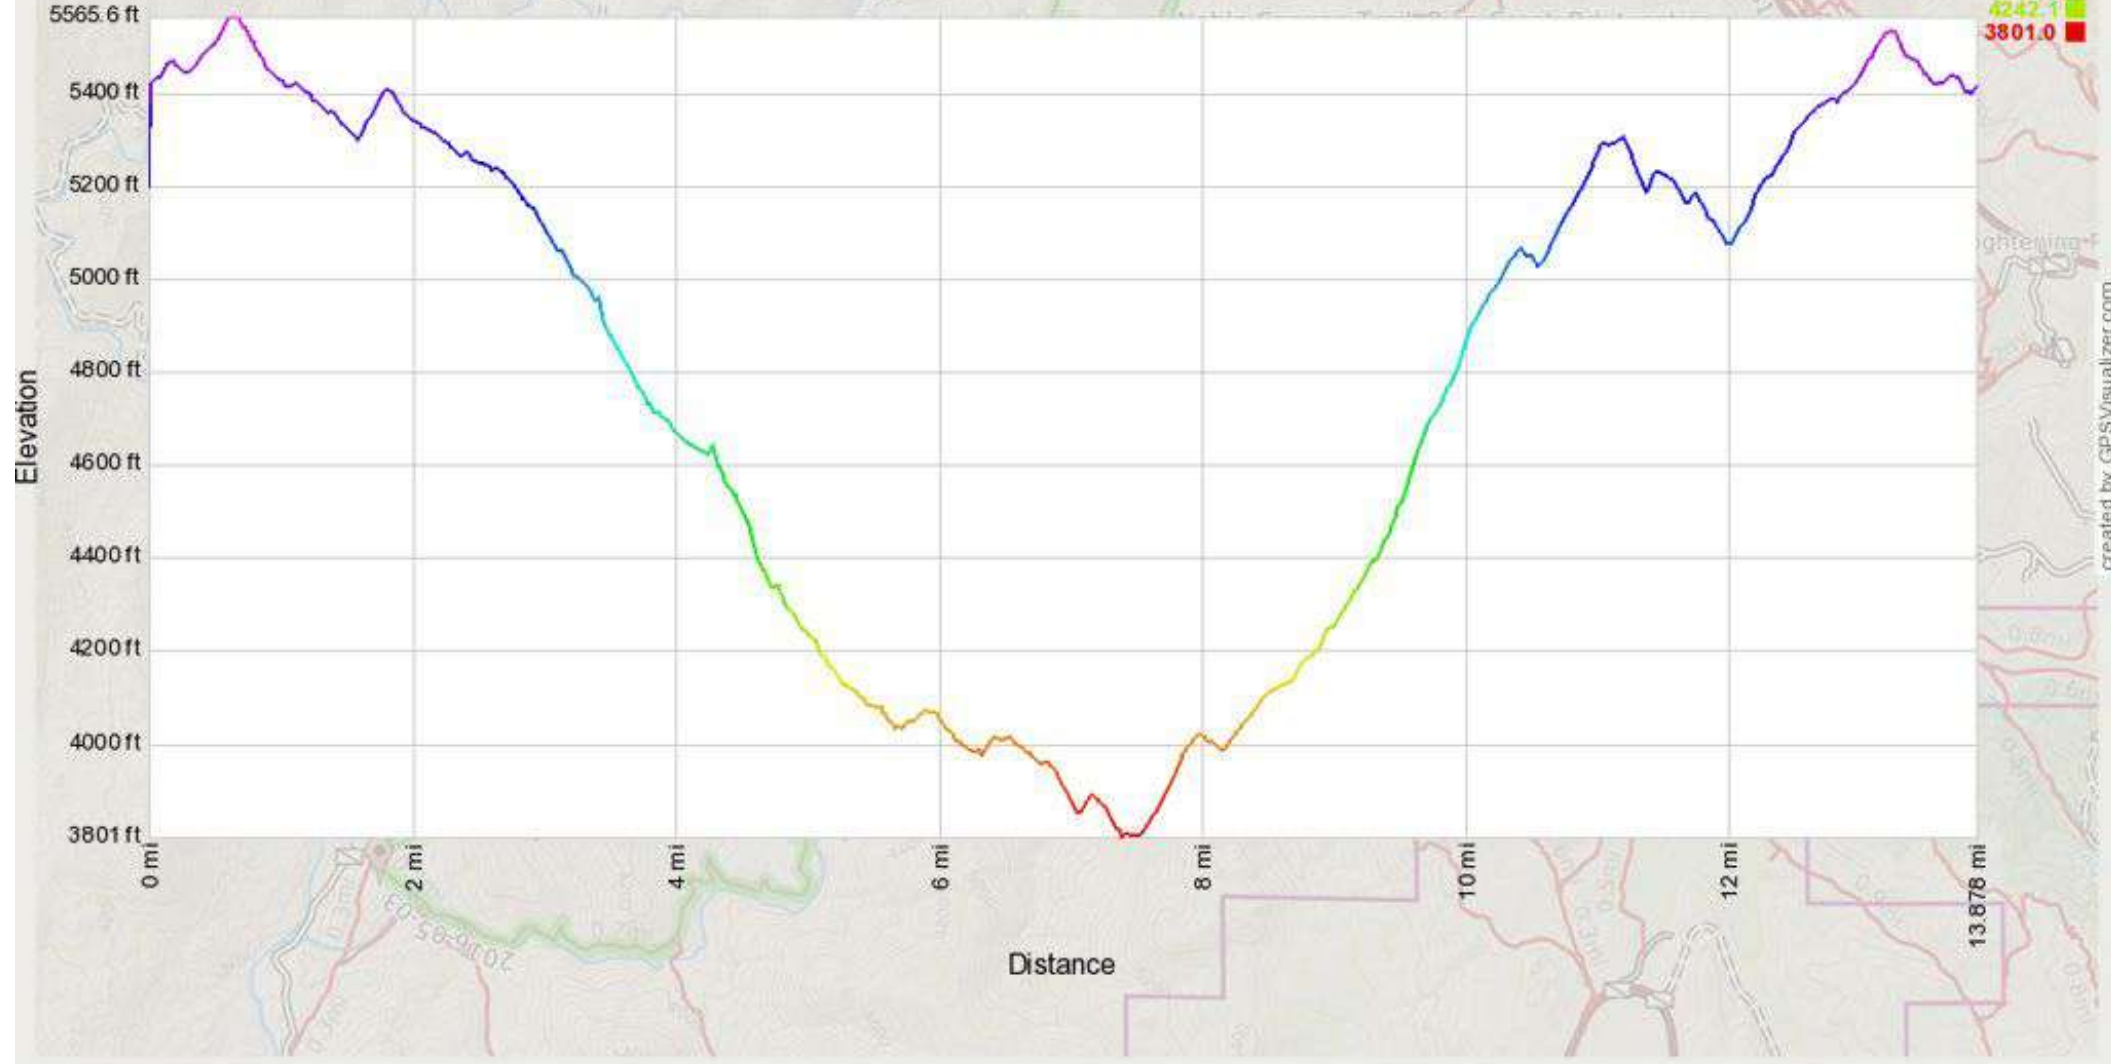

Mercator Projection
 WGS84
 UTM Zone 11S
 CALTOPO

Scale **1:33401** 1 inch = 2783 feet

MN
 11.0°

Elevation (ft)

5565.6	█
5124.4	█
4683.3	█
4242.1	█
3801.0	█

Mercator Projection
 WGS84
 UTM Zone 11S

MN
 11.09

created by GpSvisualizer.com