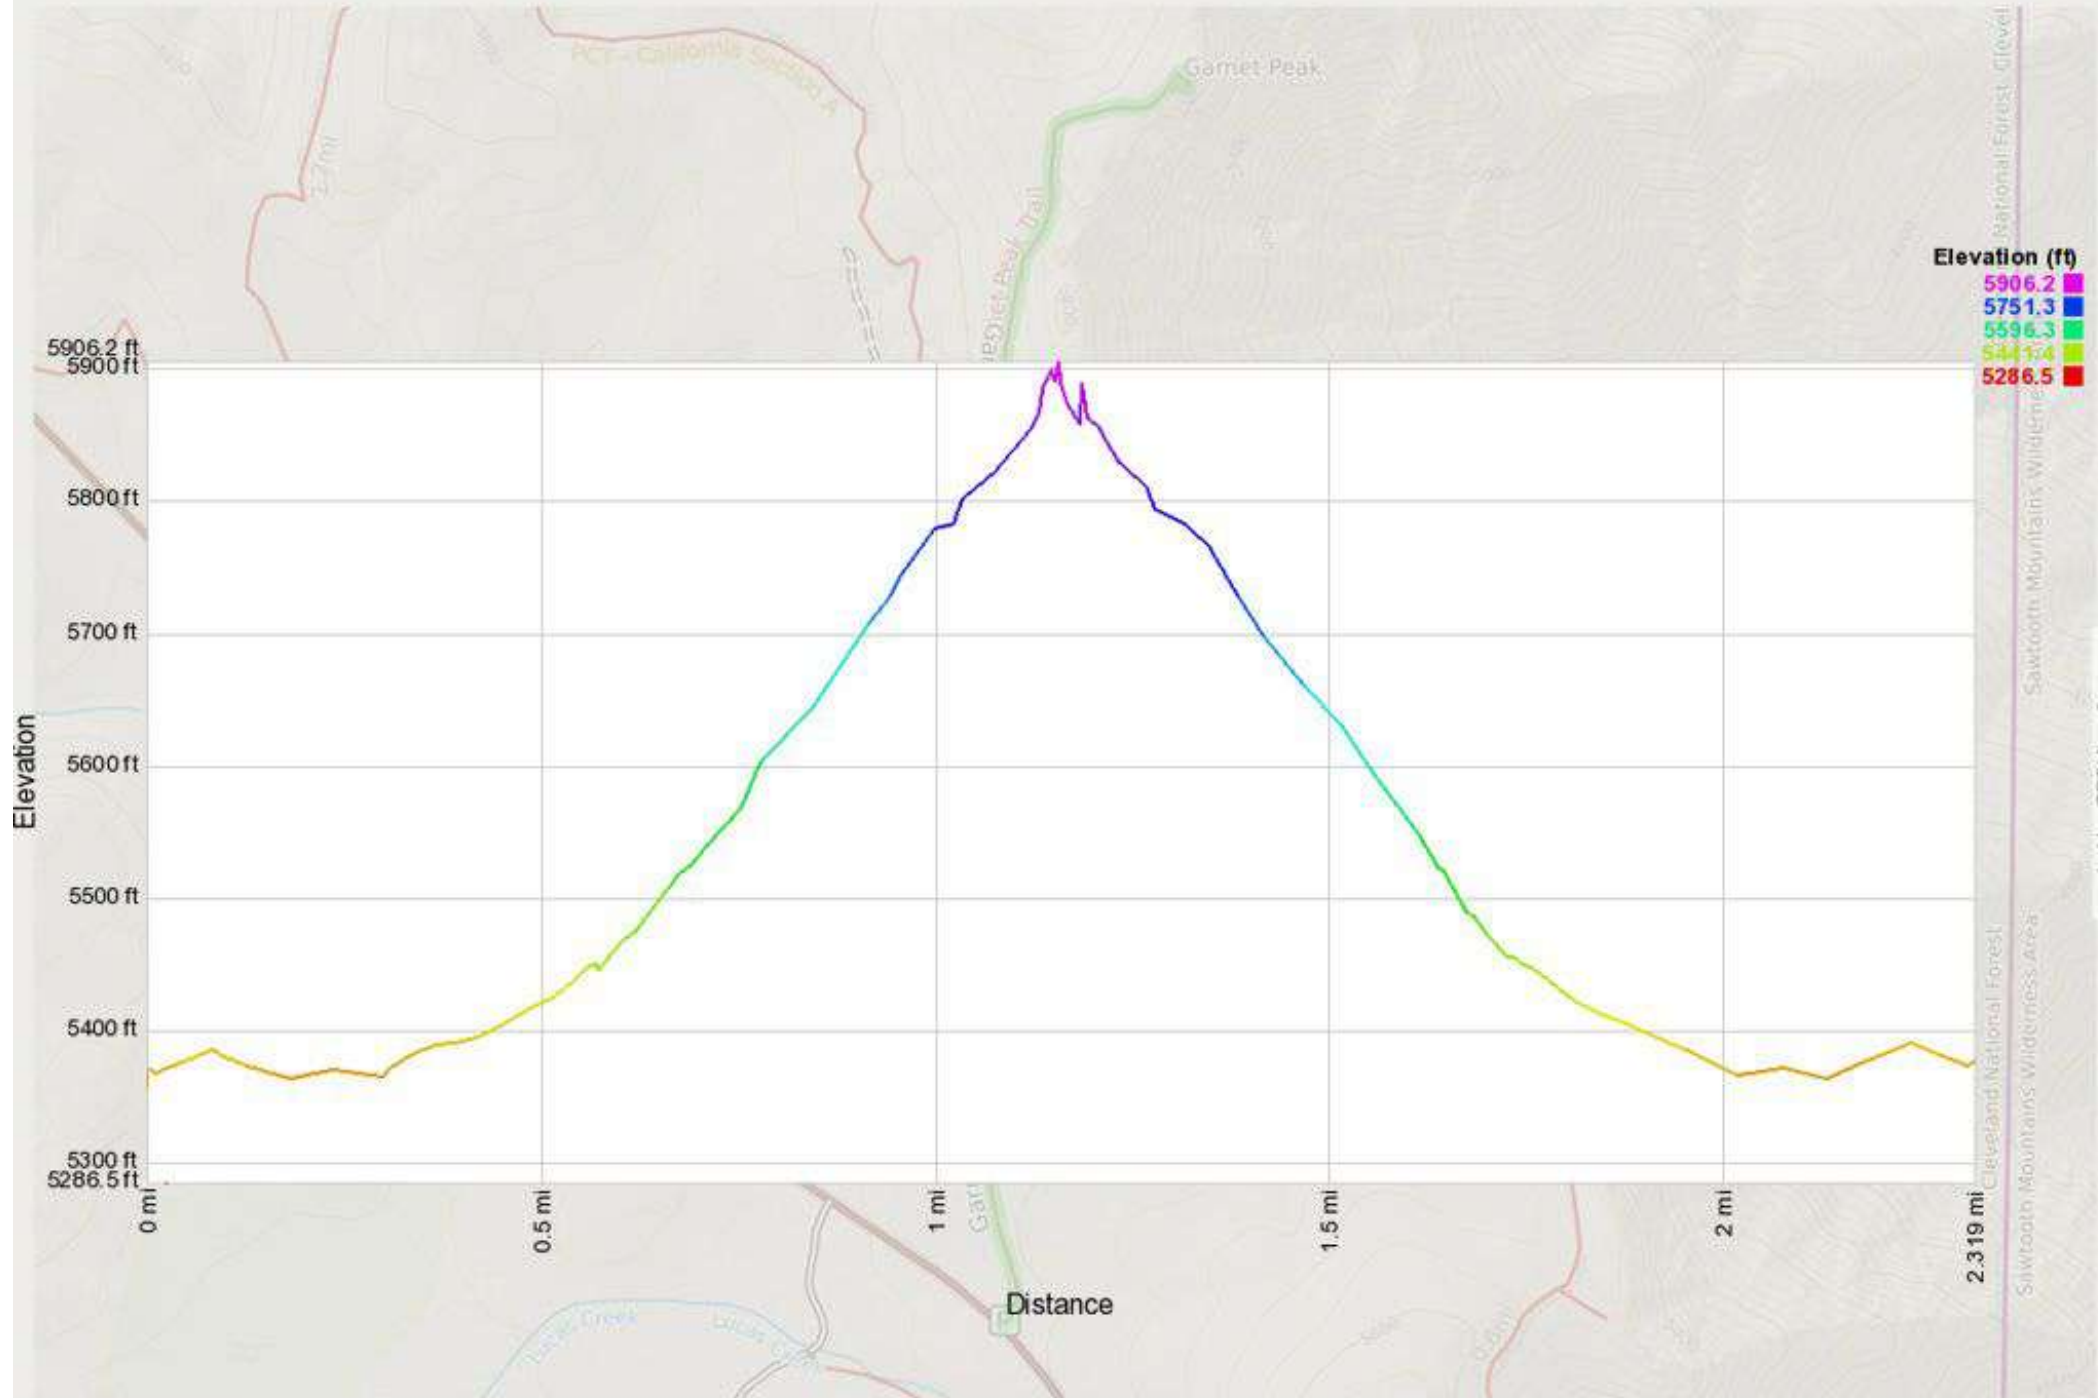

Mercator Projection
 WGS84
 UTM Zone 11S

Mercator Projection
 WGS84
 UTM Zone 11S

MN
 11.09