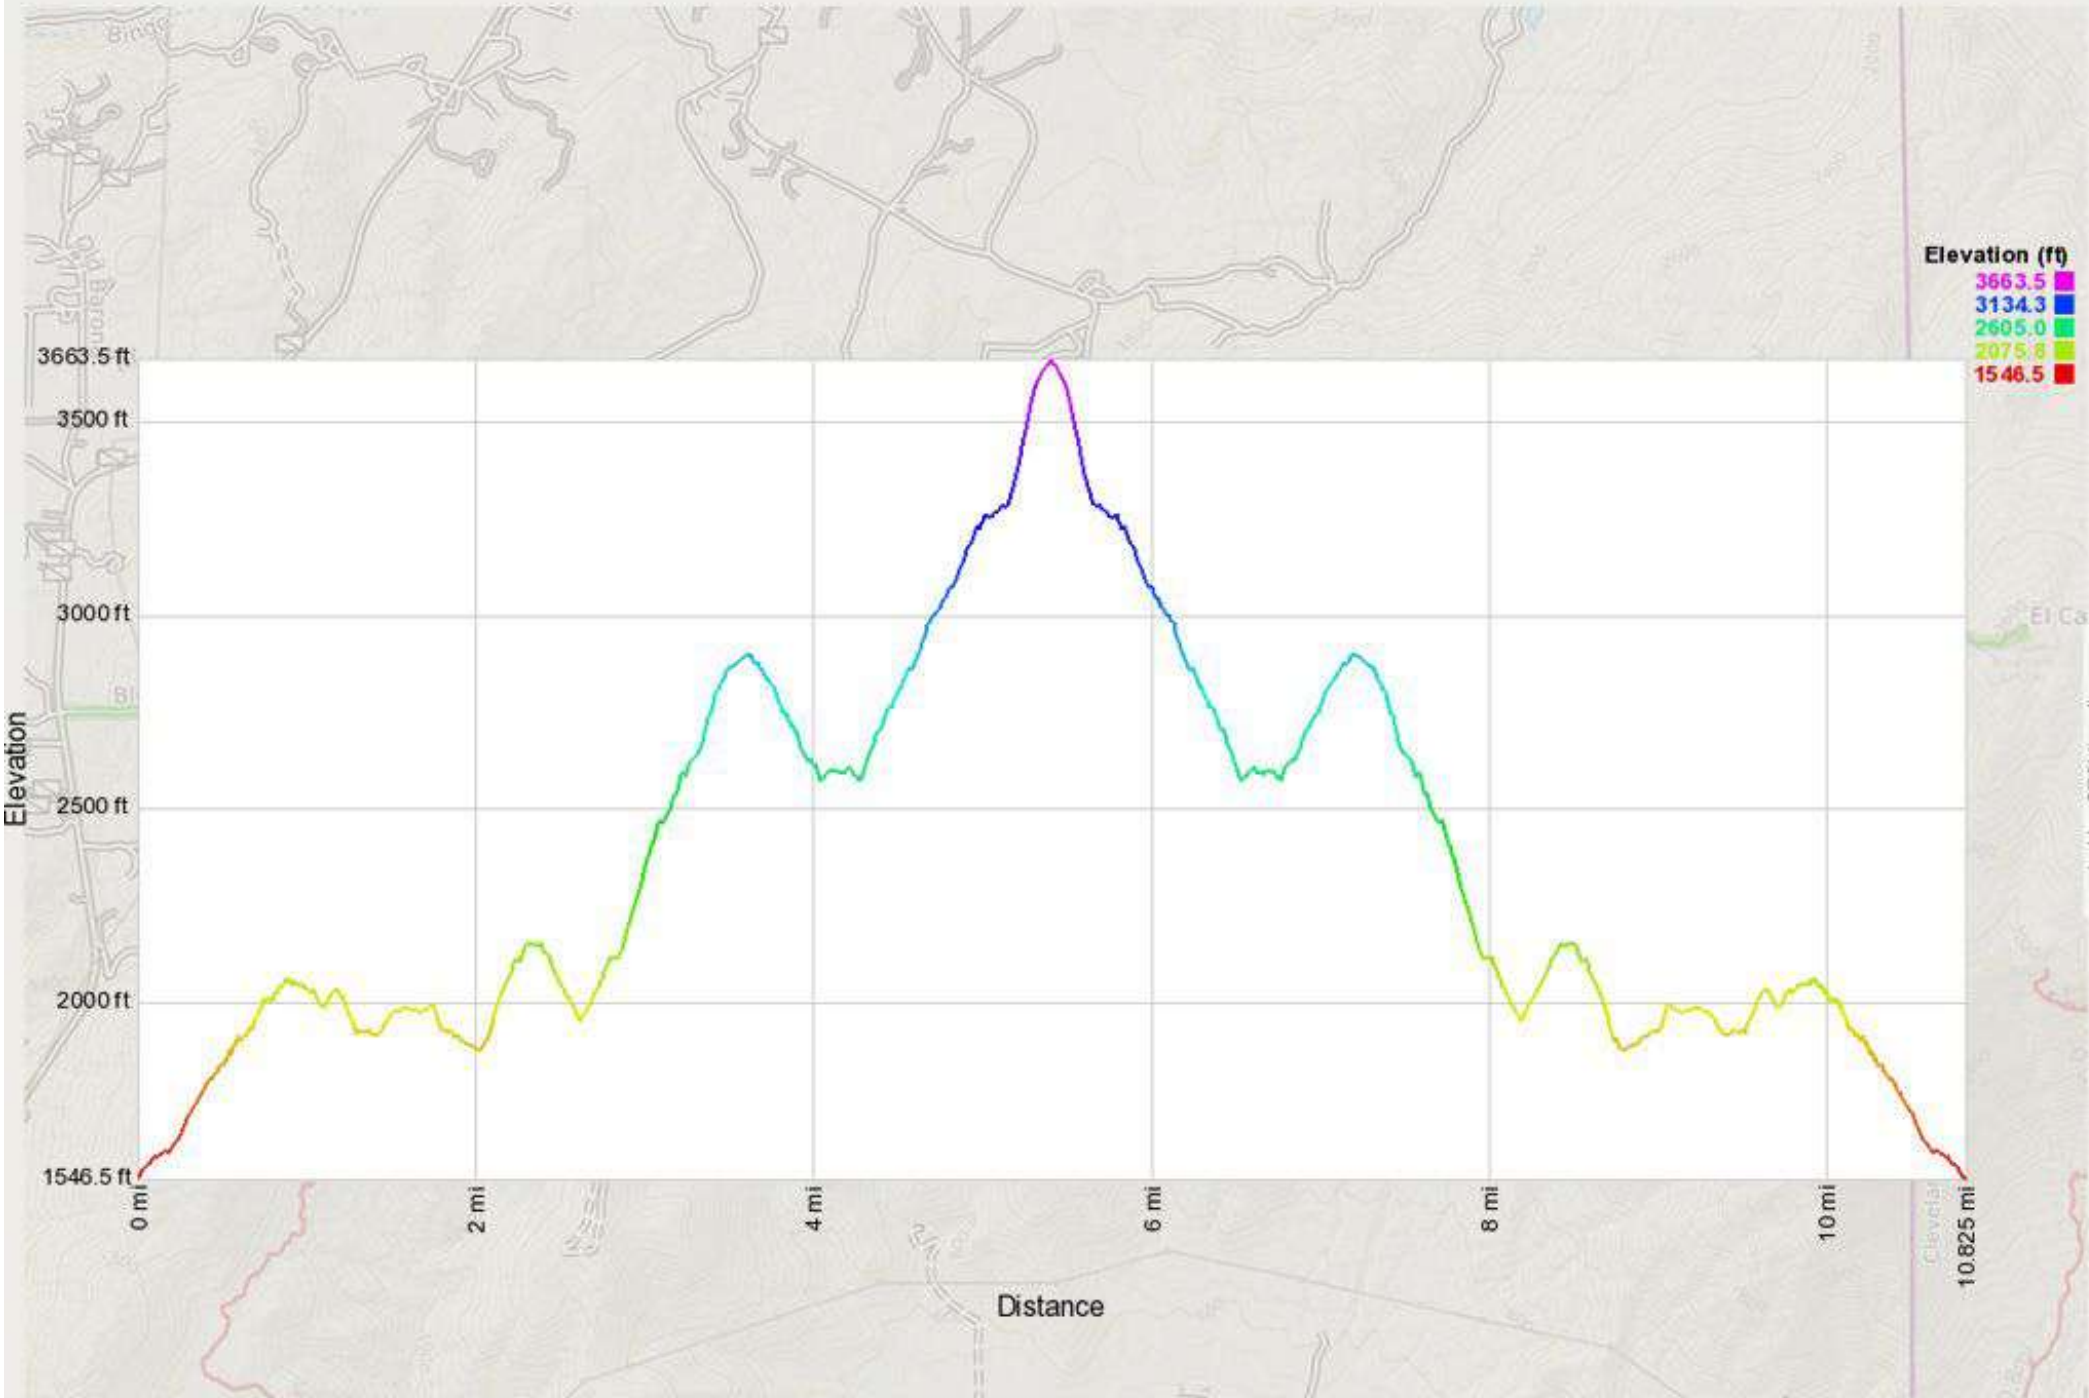

Mercator Projection
 WGS84
 UTM Zone 11S

Mercator Projection
 WGS84
 UTM Zone 11S

created by GpSVvisualizer.com