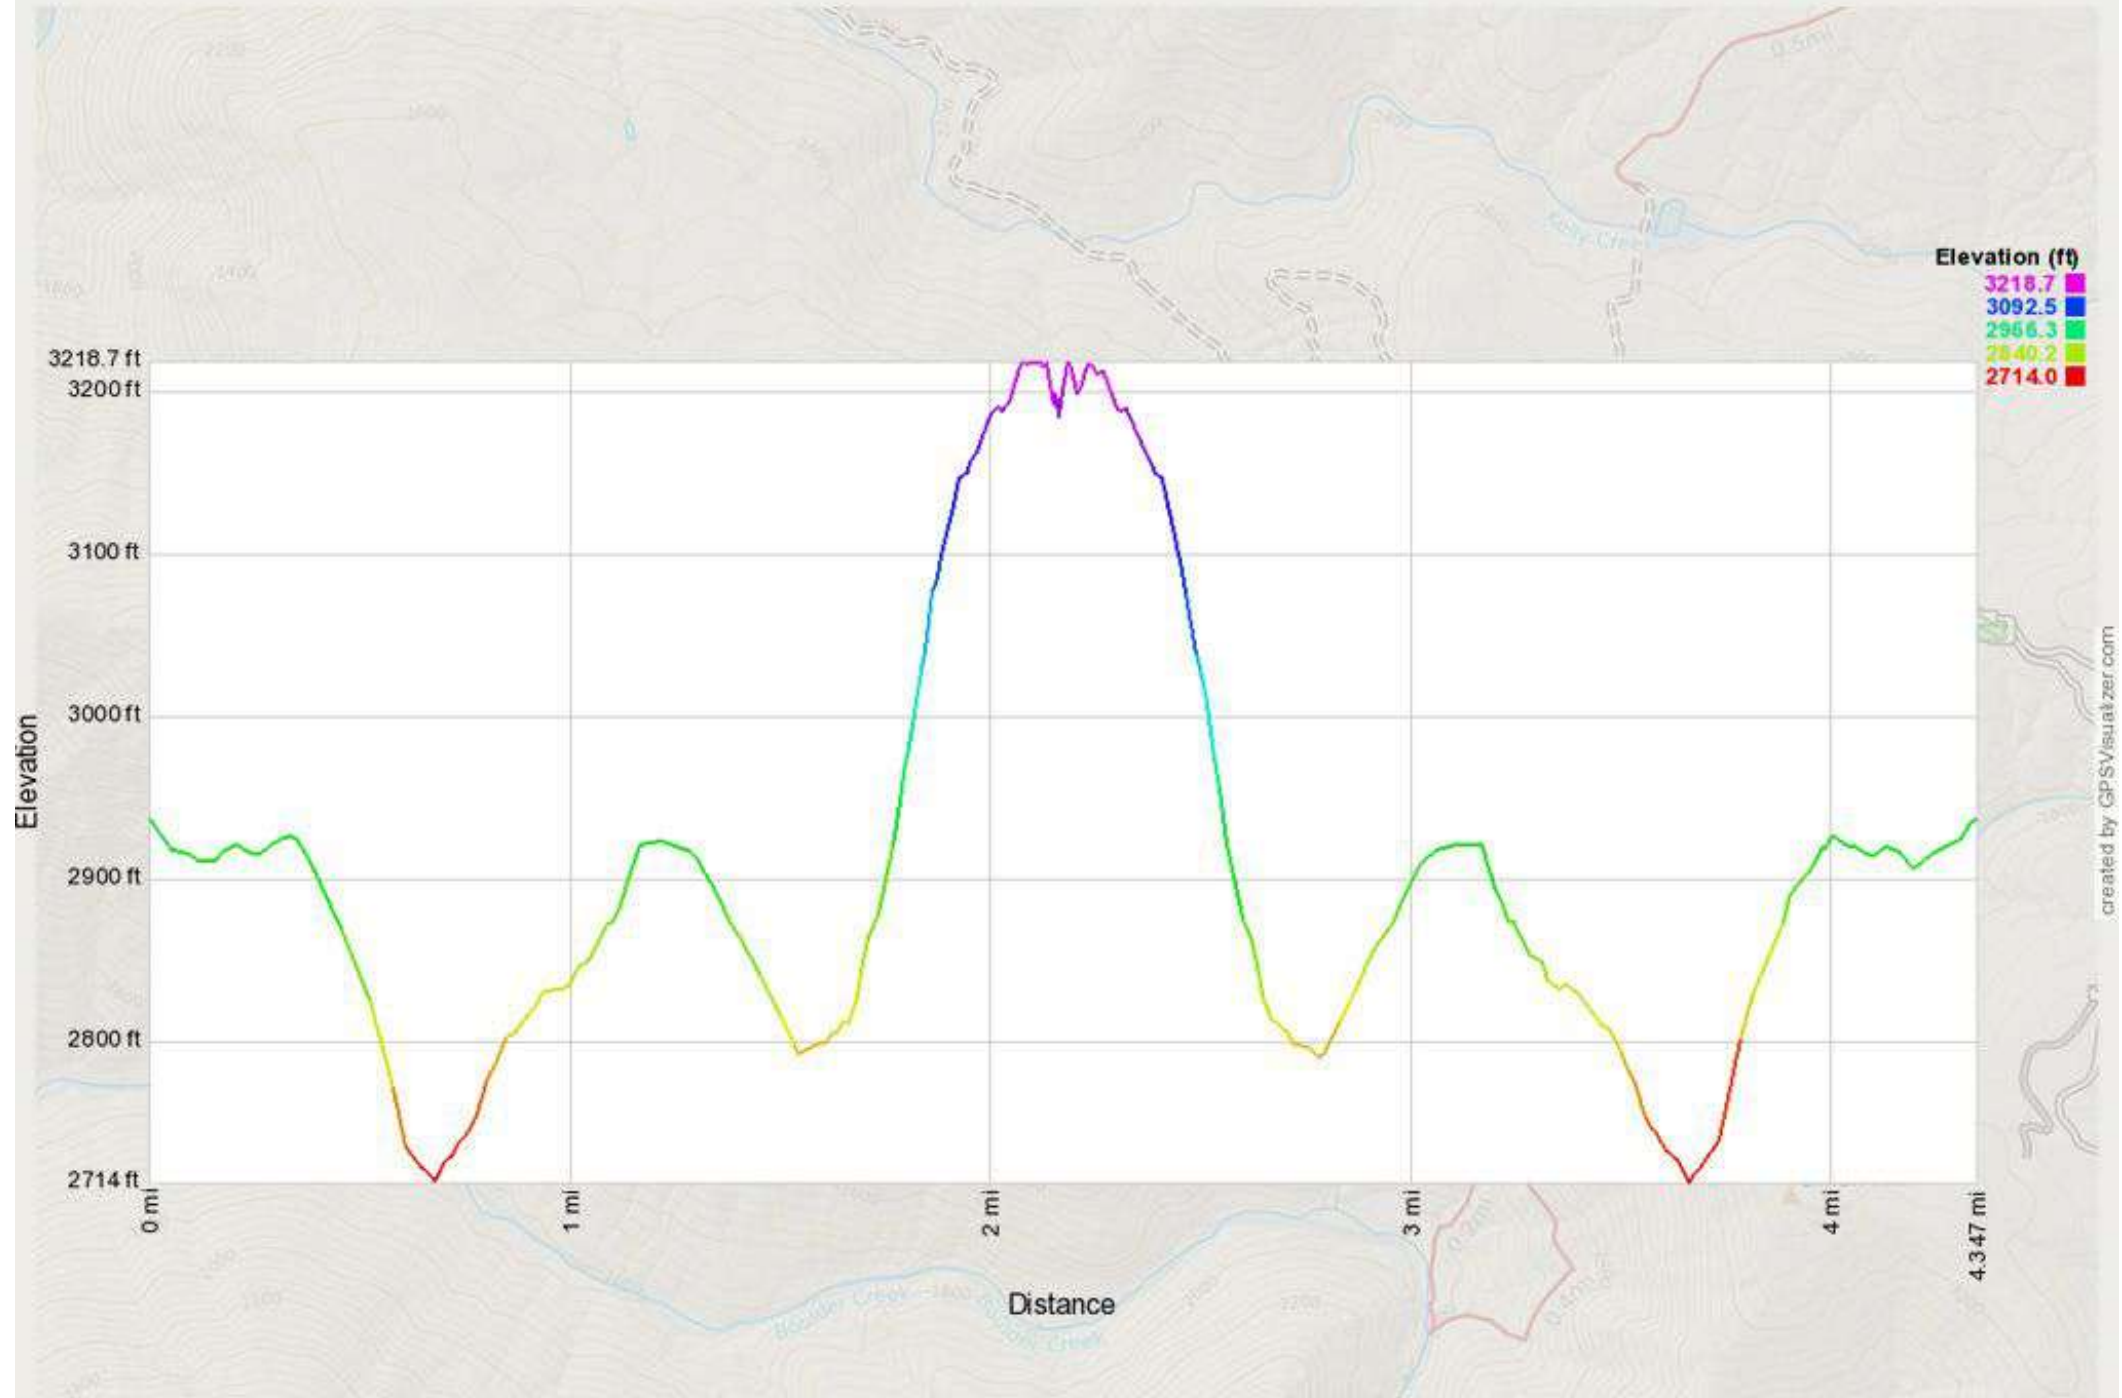

Mercator Projection
WGS84
UTM Zone 11S

created by GPSTracker.com

Mercator Projection
 WGS84
 UTM Zone 11S

MN
 11.09