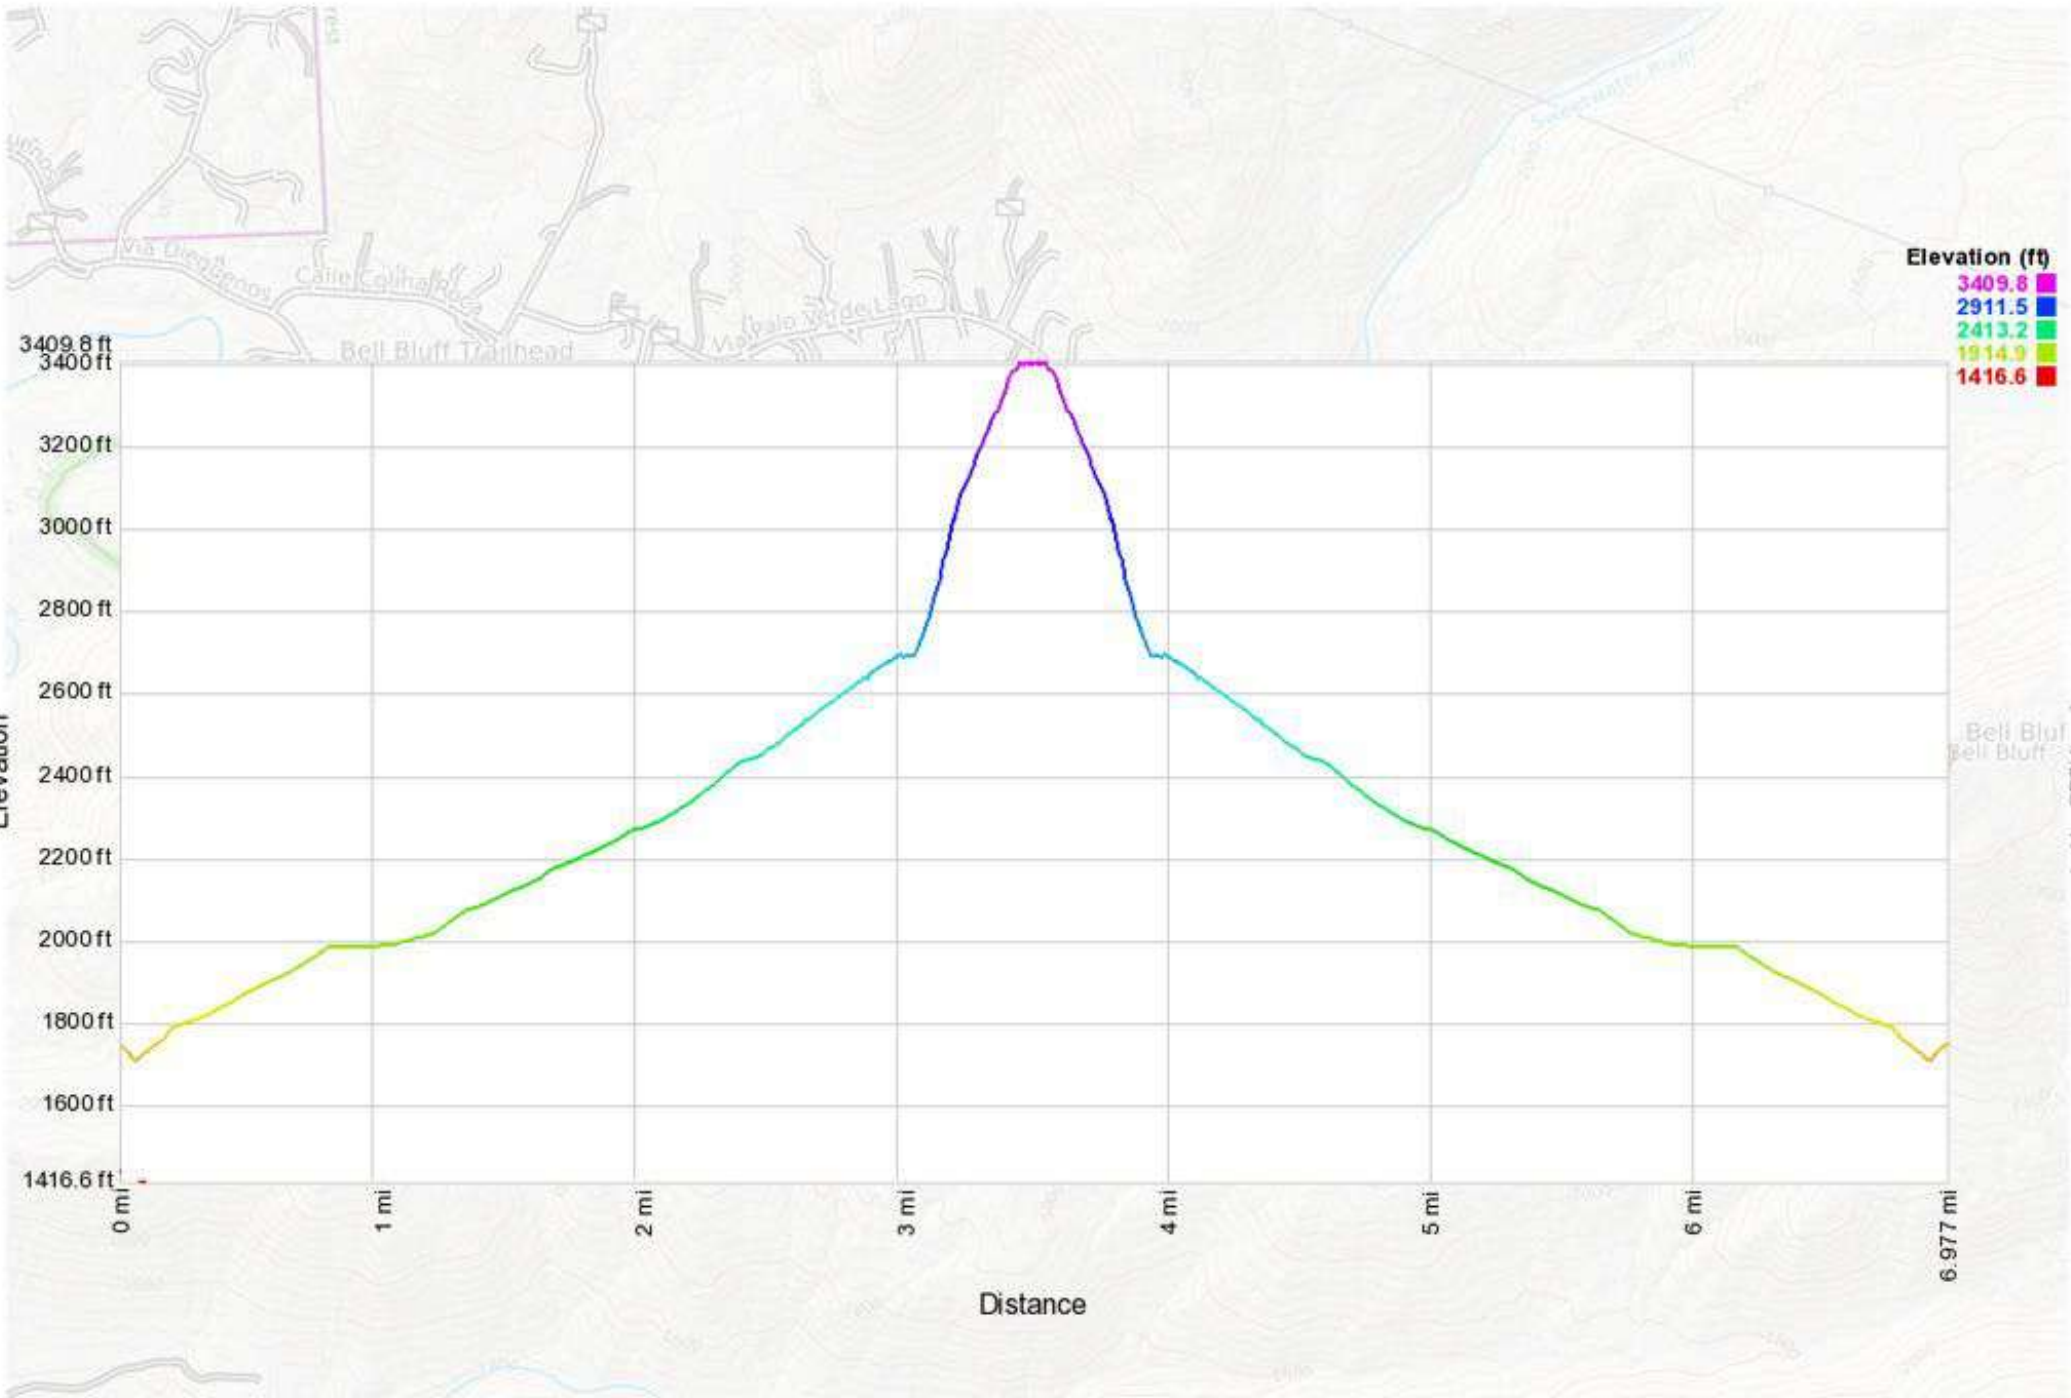

Mercator Projection
 WGS84
 UTM Zone 11S
 CALTOPO

created by GPSVisualizer.com

Mercator Projection
WGS84
UTM Zone 11S
CALTPOPO