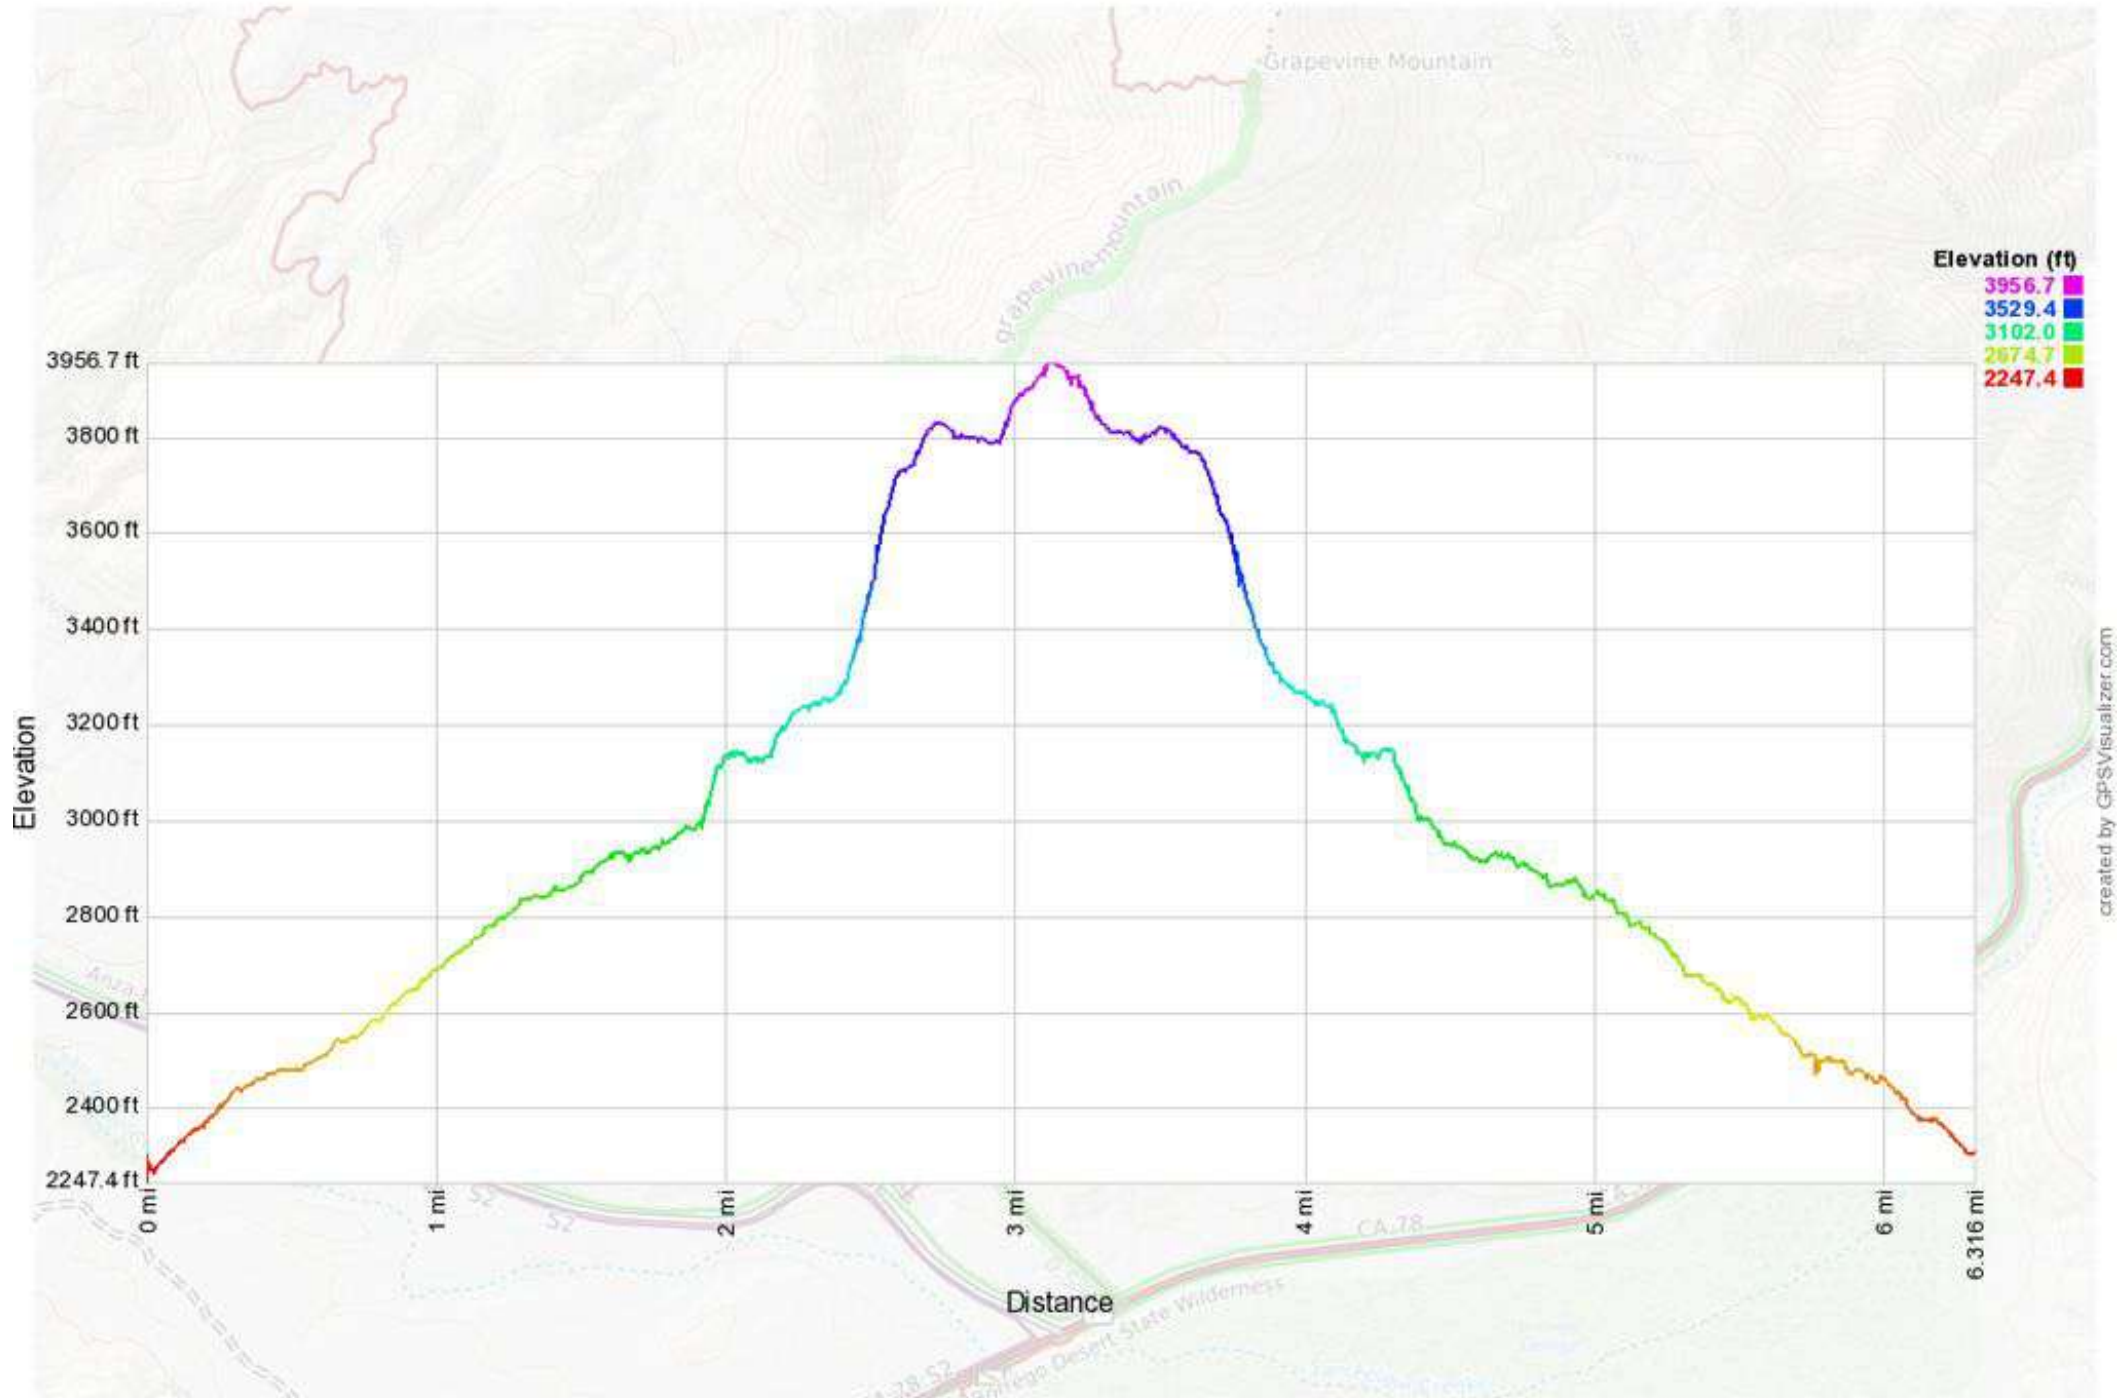

Mercator Projection
WGS84
UTM Zone 11S

Mercator Projection
 WGS84
 UTM Zone 11S